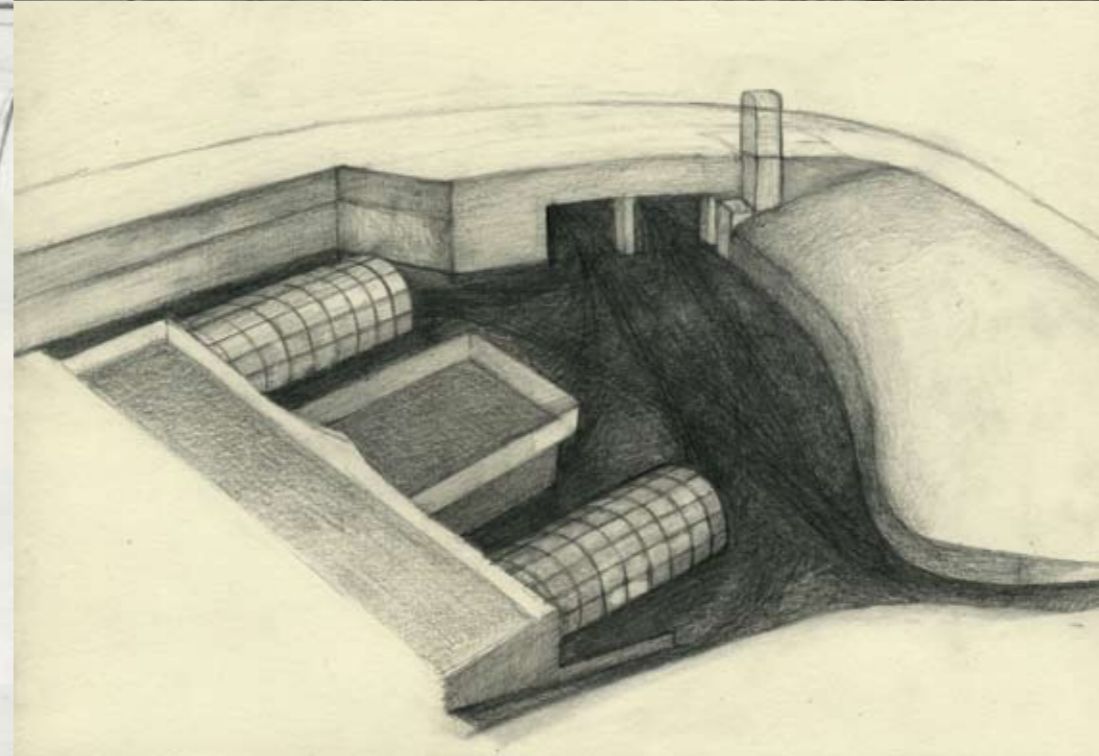

Settlements (Warsaw)

Simone Rueß

pictures:

cover, front: W - Center (Structure, 12.11.2008), 2 x 3 Tpx, photographie, 2008

cover, back: W - Center (Structure, 01.02.2009), 2 x 3 Tpx, photography, 2009

page 3: W - Rondo R. Dmowskiego (Movement Space, Street Level), 3 x 71 x 71 cm, grey board, 2009