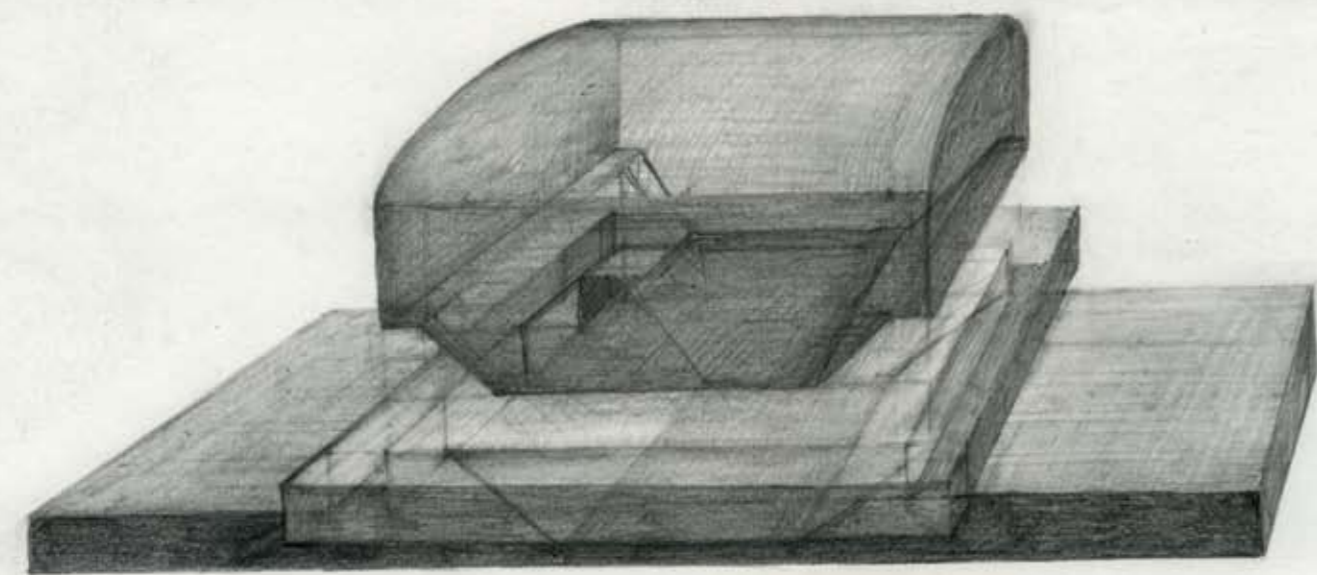

Settlements (Warsaw)

Simone Rueß

pictures:

cover, front: W - Center (Structure, 12.11.2008), 2 x 3 Tpx, photographie, 2008

cover, back: W - Center (Structure, 01.02.2009), 2 x 3 Tpx, photography, 2009

page 3: W - Rondo R. Dmowskiego (Movement Space, Street Level), 3 x 71 x 71 cm, grey board, 2009