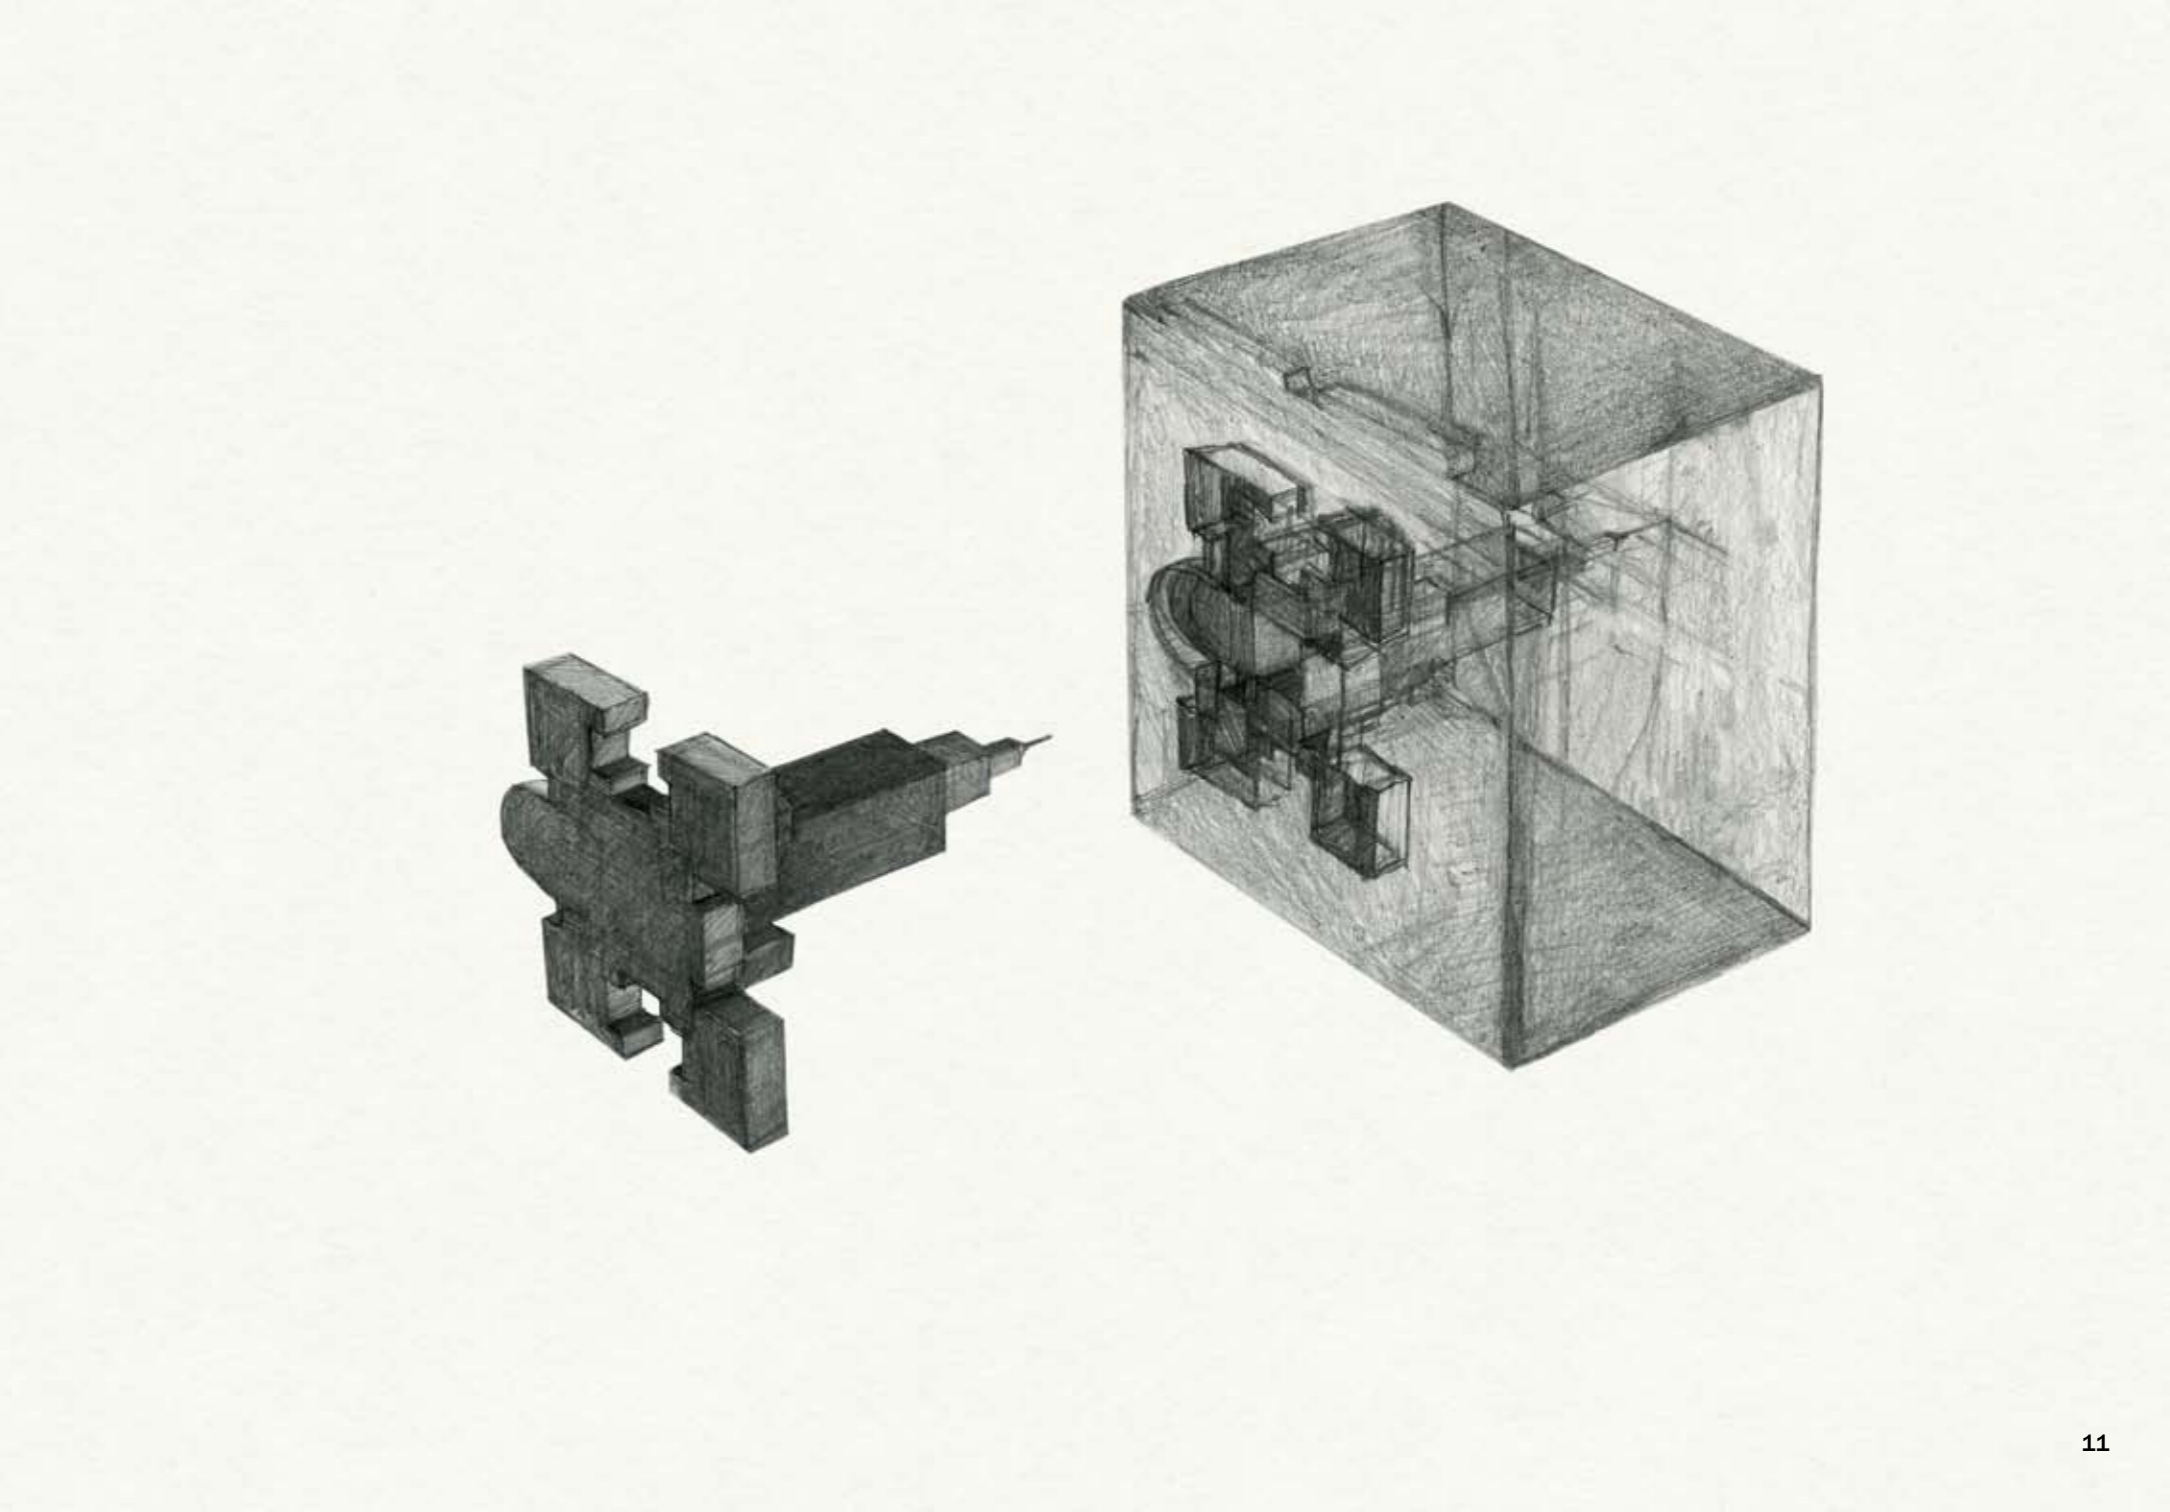

Settlements (Warsaw)

Simone Rueß

pictures:

cover, front: W - Center (Structure, 12.11.2008), 2 x 3 Tpx, photographie, 2008

cover, back: W - Center (Structure, 01.02.2009), 2 x 3 Tpx, photography, 2009

page 3: W - Rondo R. Dmowskiego (Movement Space, Street Level), 3 x 71 x 71 cm, grey board, 2009