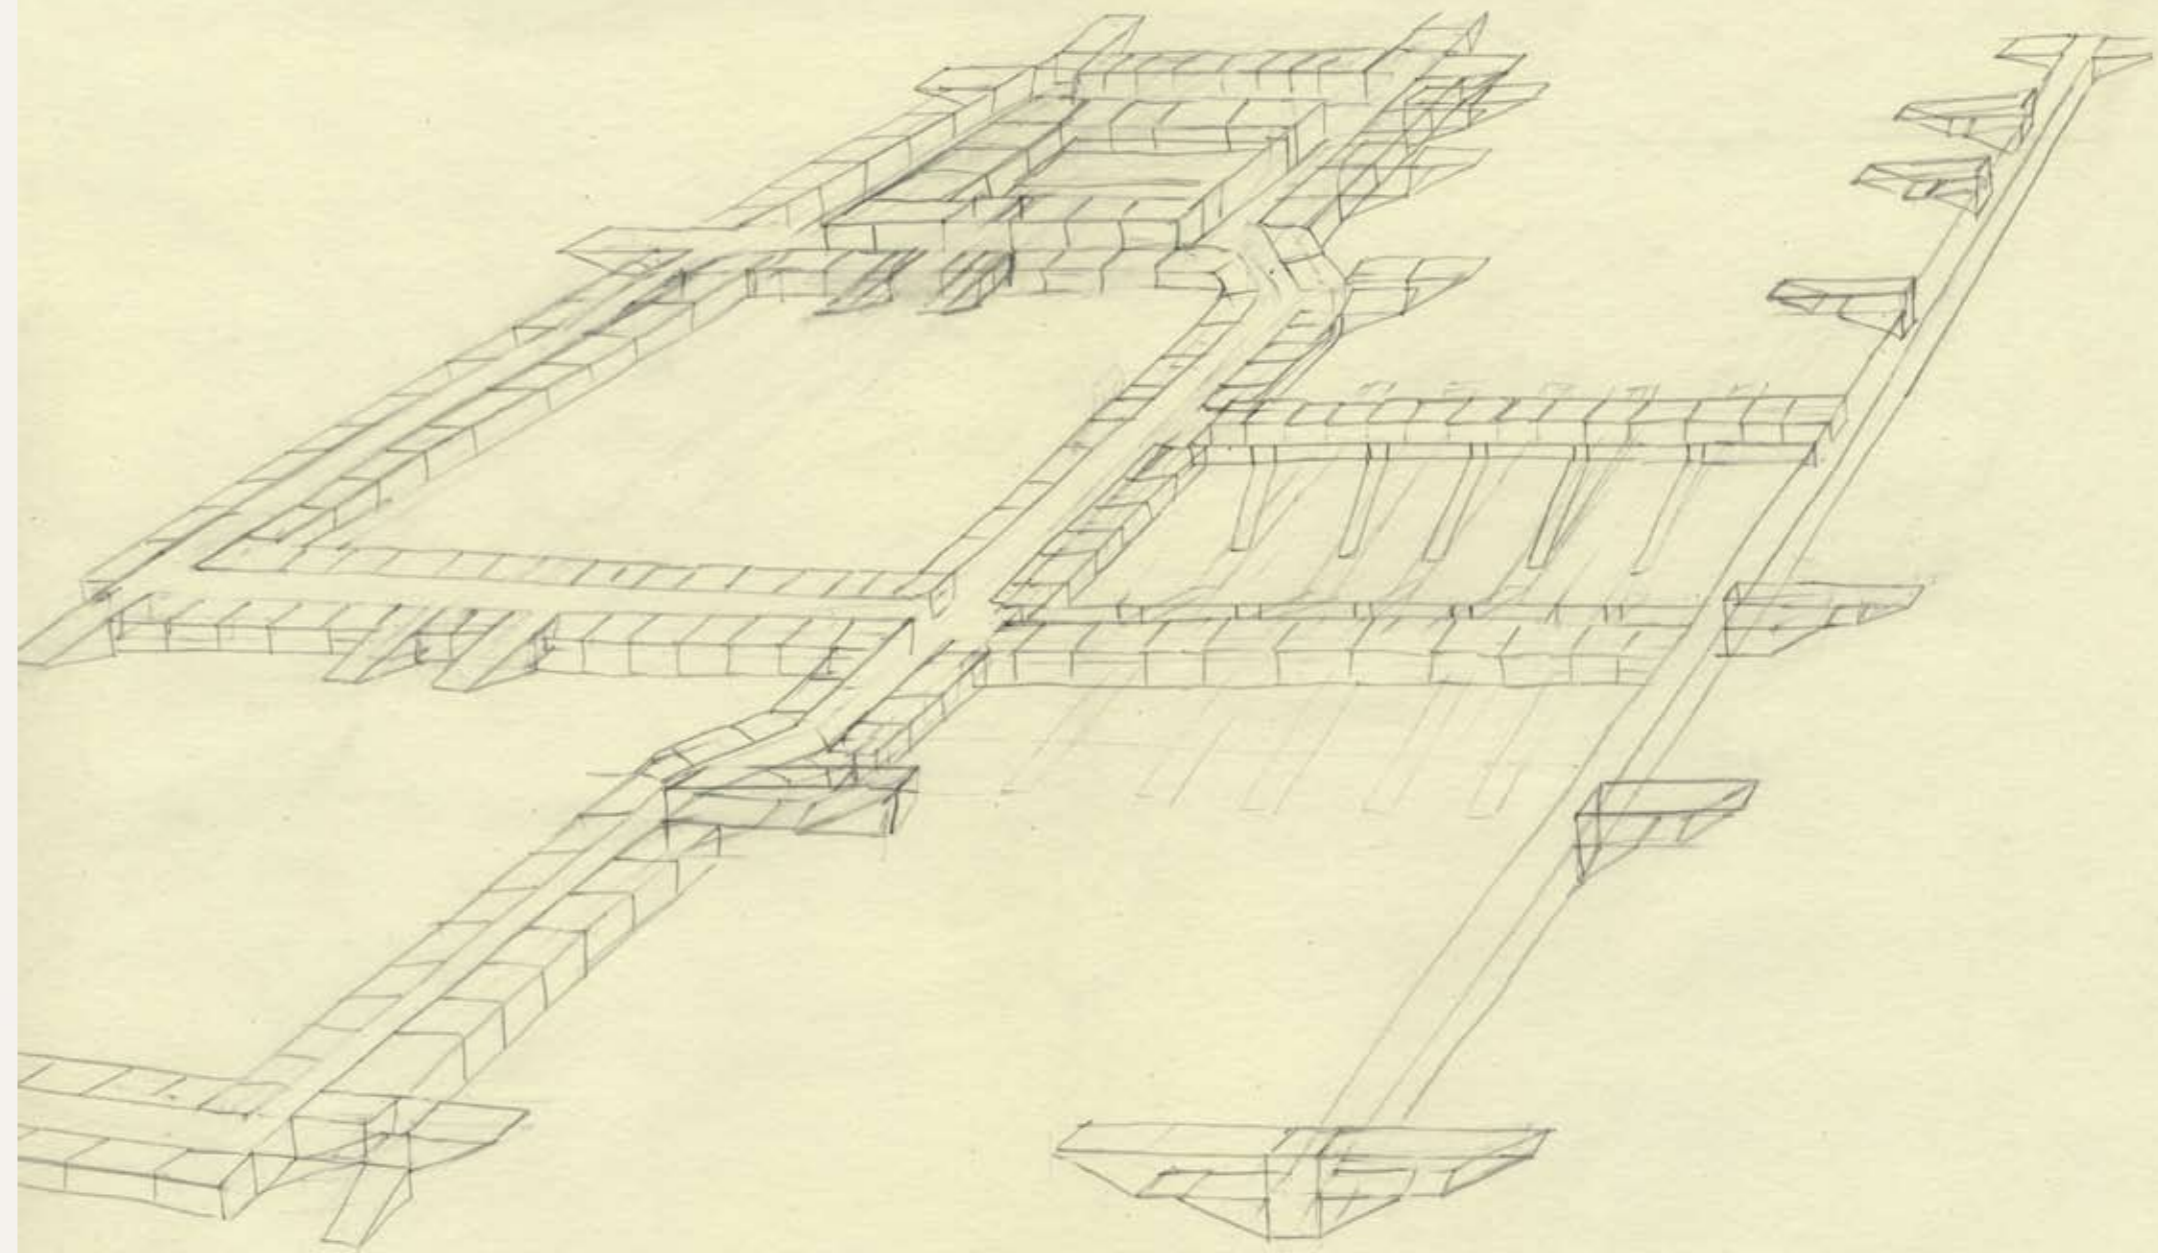

Settlements (Warsaw)

Simone Rueß

pictures:

cover, front: W - Center (Structure, 12.11.2008), 2 x 3 Tpx, photographie, 2008

cover, back: W - Center (Structure, 01.02.2009), 2 x 3 Tpx, photography, 2009

page 3: W - Rondo R. Dmowskiego (Movement Space, Street Level), 3 x 71 x 71 cm, grey board, 2009

page 4: W - Rondo R. Dmowskiego (Oversight, 18.02.2009) 2 x 3 Tpx, photography, 2009

page 5: W - Rondo R. Dmowskiego (Movement Space, Street Level), 3 x 71 x 71 cm, grey board, 2009

page 6: W - Rondo R. Dmowskiego (Subway), 29,7 x 42 cm, pencil on paper, 2009