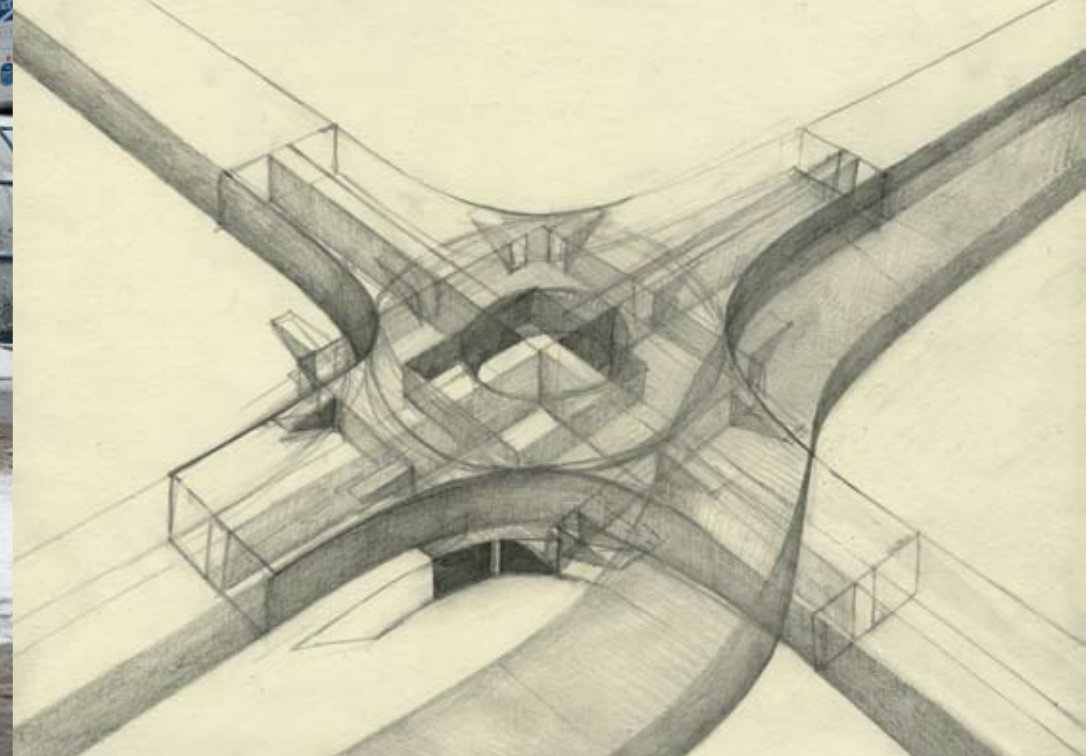

Settlements (Warsaw)

Simone Rueß

pictures:

cover, front: W - Center (Structure, 12.11.2008), 2 x 3 Tpx, photographie, 2008

cover, back: W - Center (Structure, 01.02.2009), 2 x 3 Tpx, photography, 2009

page 3: W - Rondo R. Dmowskiego (Movement Space, Street Level), 3 x 71 x 71 cm, grey board, 2009