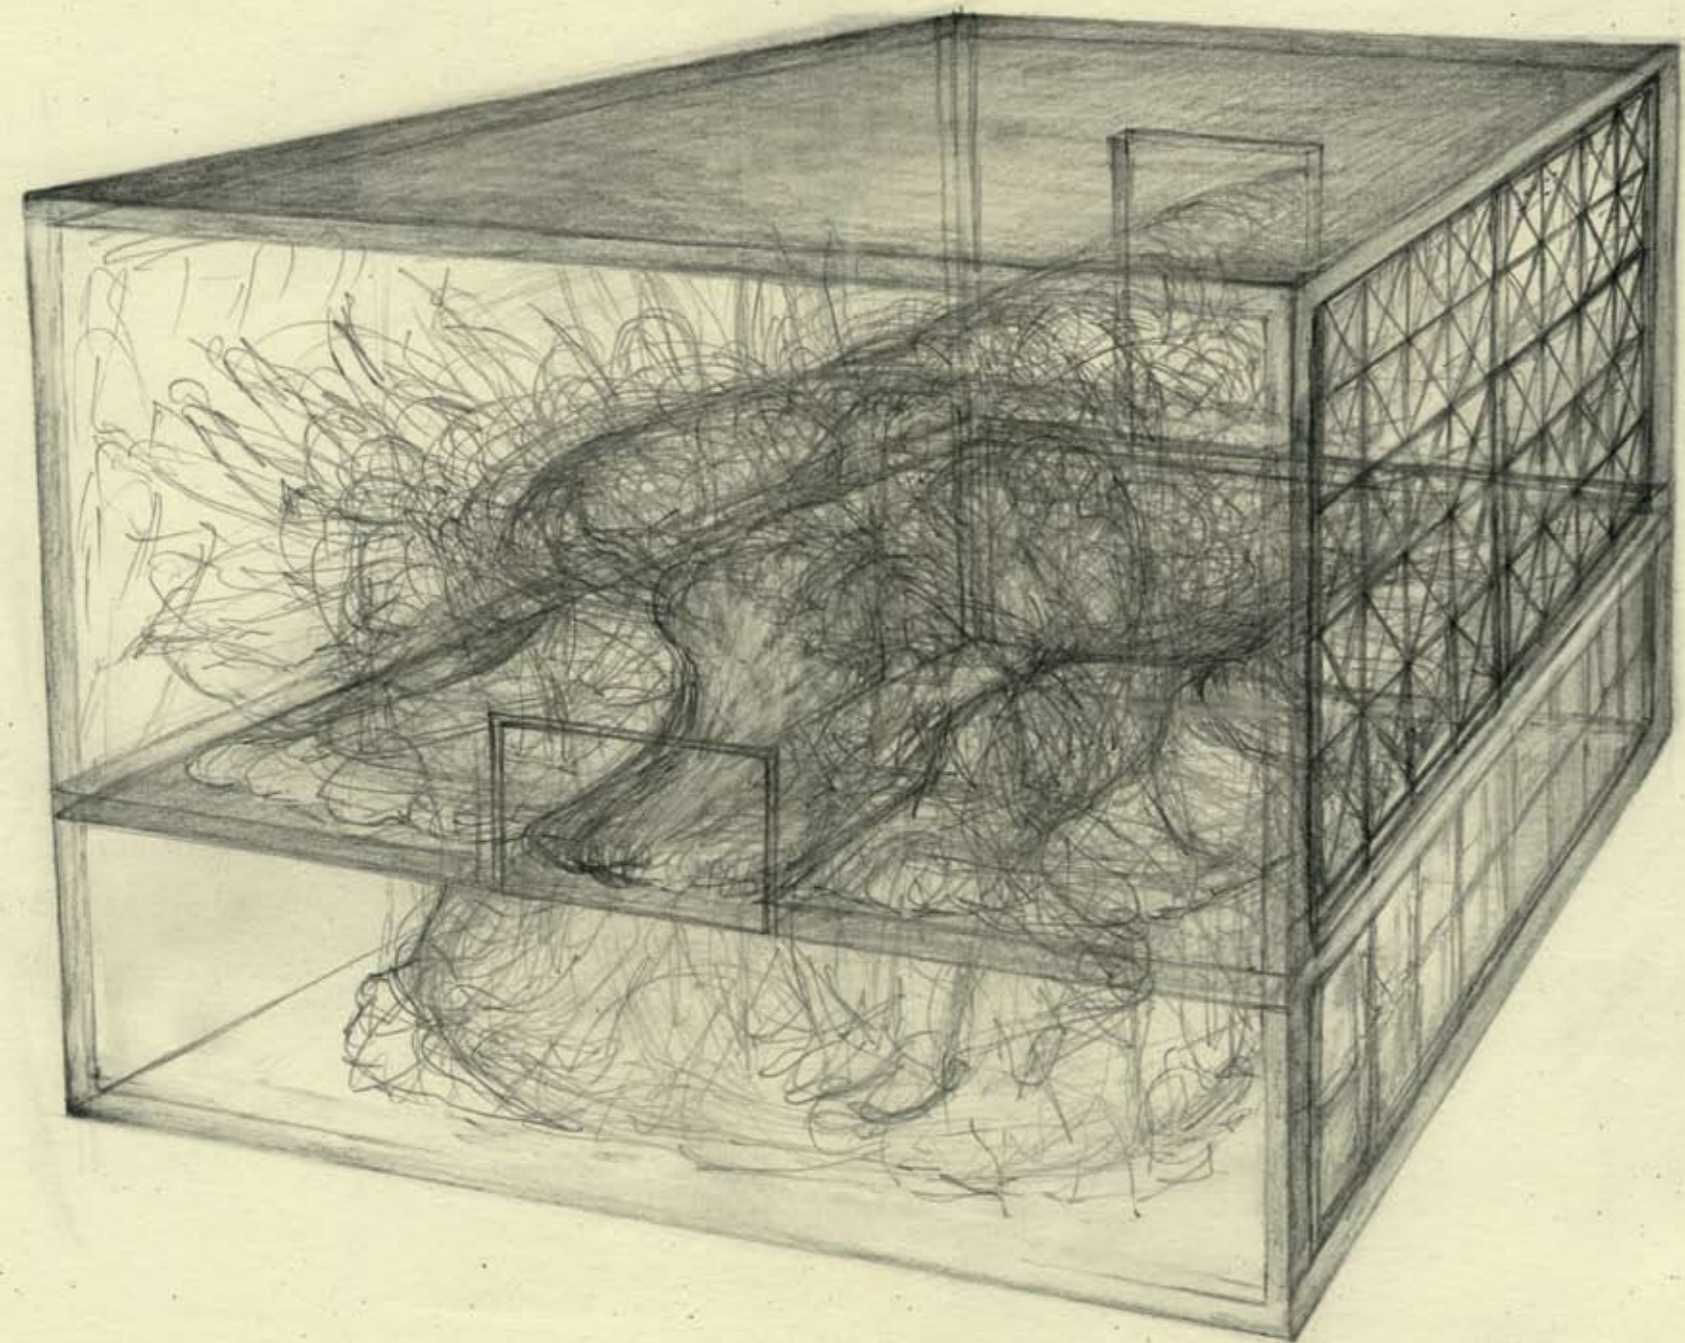

Settlements (Warsaw)

Simone Rueß

pictures:

cover, front: W - Center (Structure, 12.11.2008), 2 x 3 Tpx, photographie, 2008

cover, back: W - Center (Structure, 01.02.2009), 2 x 3 Tpx, photography, 2009

page 3: W - Rondo R. Dmowskiego (Movement Space, Street Level), 3 x 71 x 71 cm, grey board, 2009

page 4: W - Rondo R. Dmowskiego (Oversight, 18.02.2009) 2 x 3 Tpx, photography, 2009

page 5: W - Rondo R. Dmowskiego (Movement Space, Street Level), 3 x 71 x 71 cm, grey board, 2009

page 6: W - Rondo R. Dmowskiego (Subway), 29,7 x 42 cm, pencil on paper, 2009