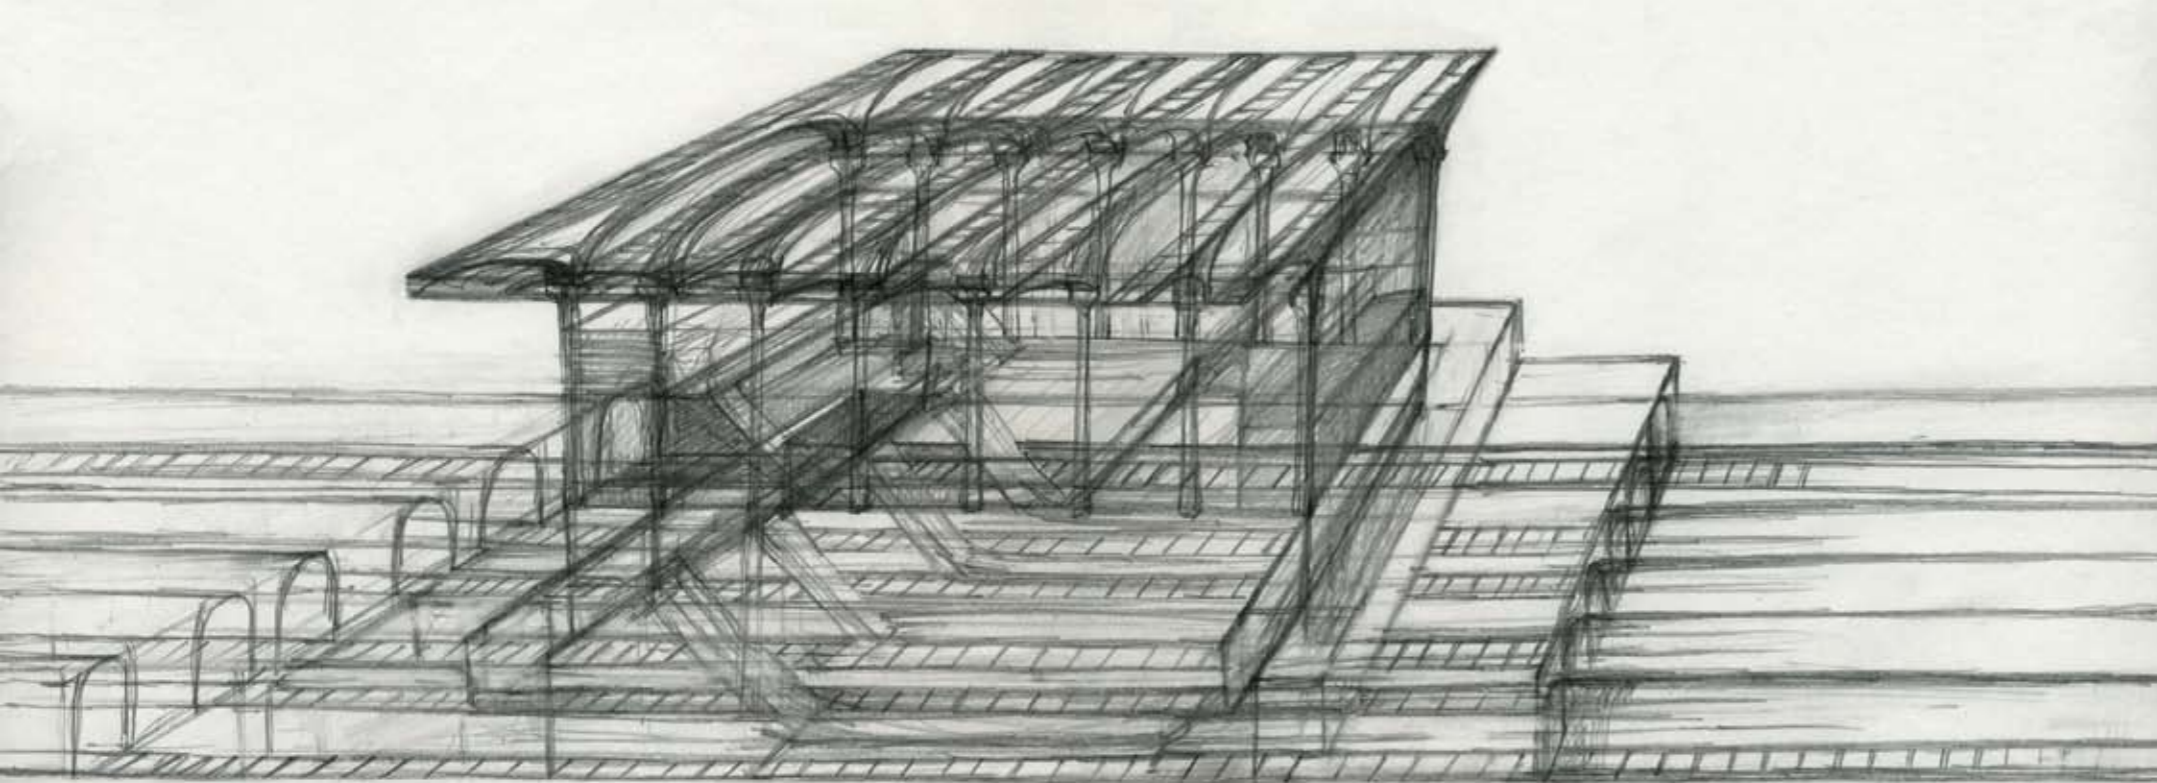

Settlements (Warsaw)

Simone Rueß

pictures:

cover, front: W - Center (Structure, 12.11.2008), 2 x 3 Tpx, photographie, 2008

cover, back: W - Center (Structure, 01.02.2009), 2 x 3 Tpx, photography, 2009

page 3: W - Rondo R. Dmowskiego (Movement Space, Street Level), 3 x 71 x 71 cm, grey board, 2009