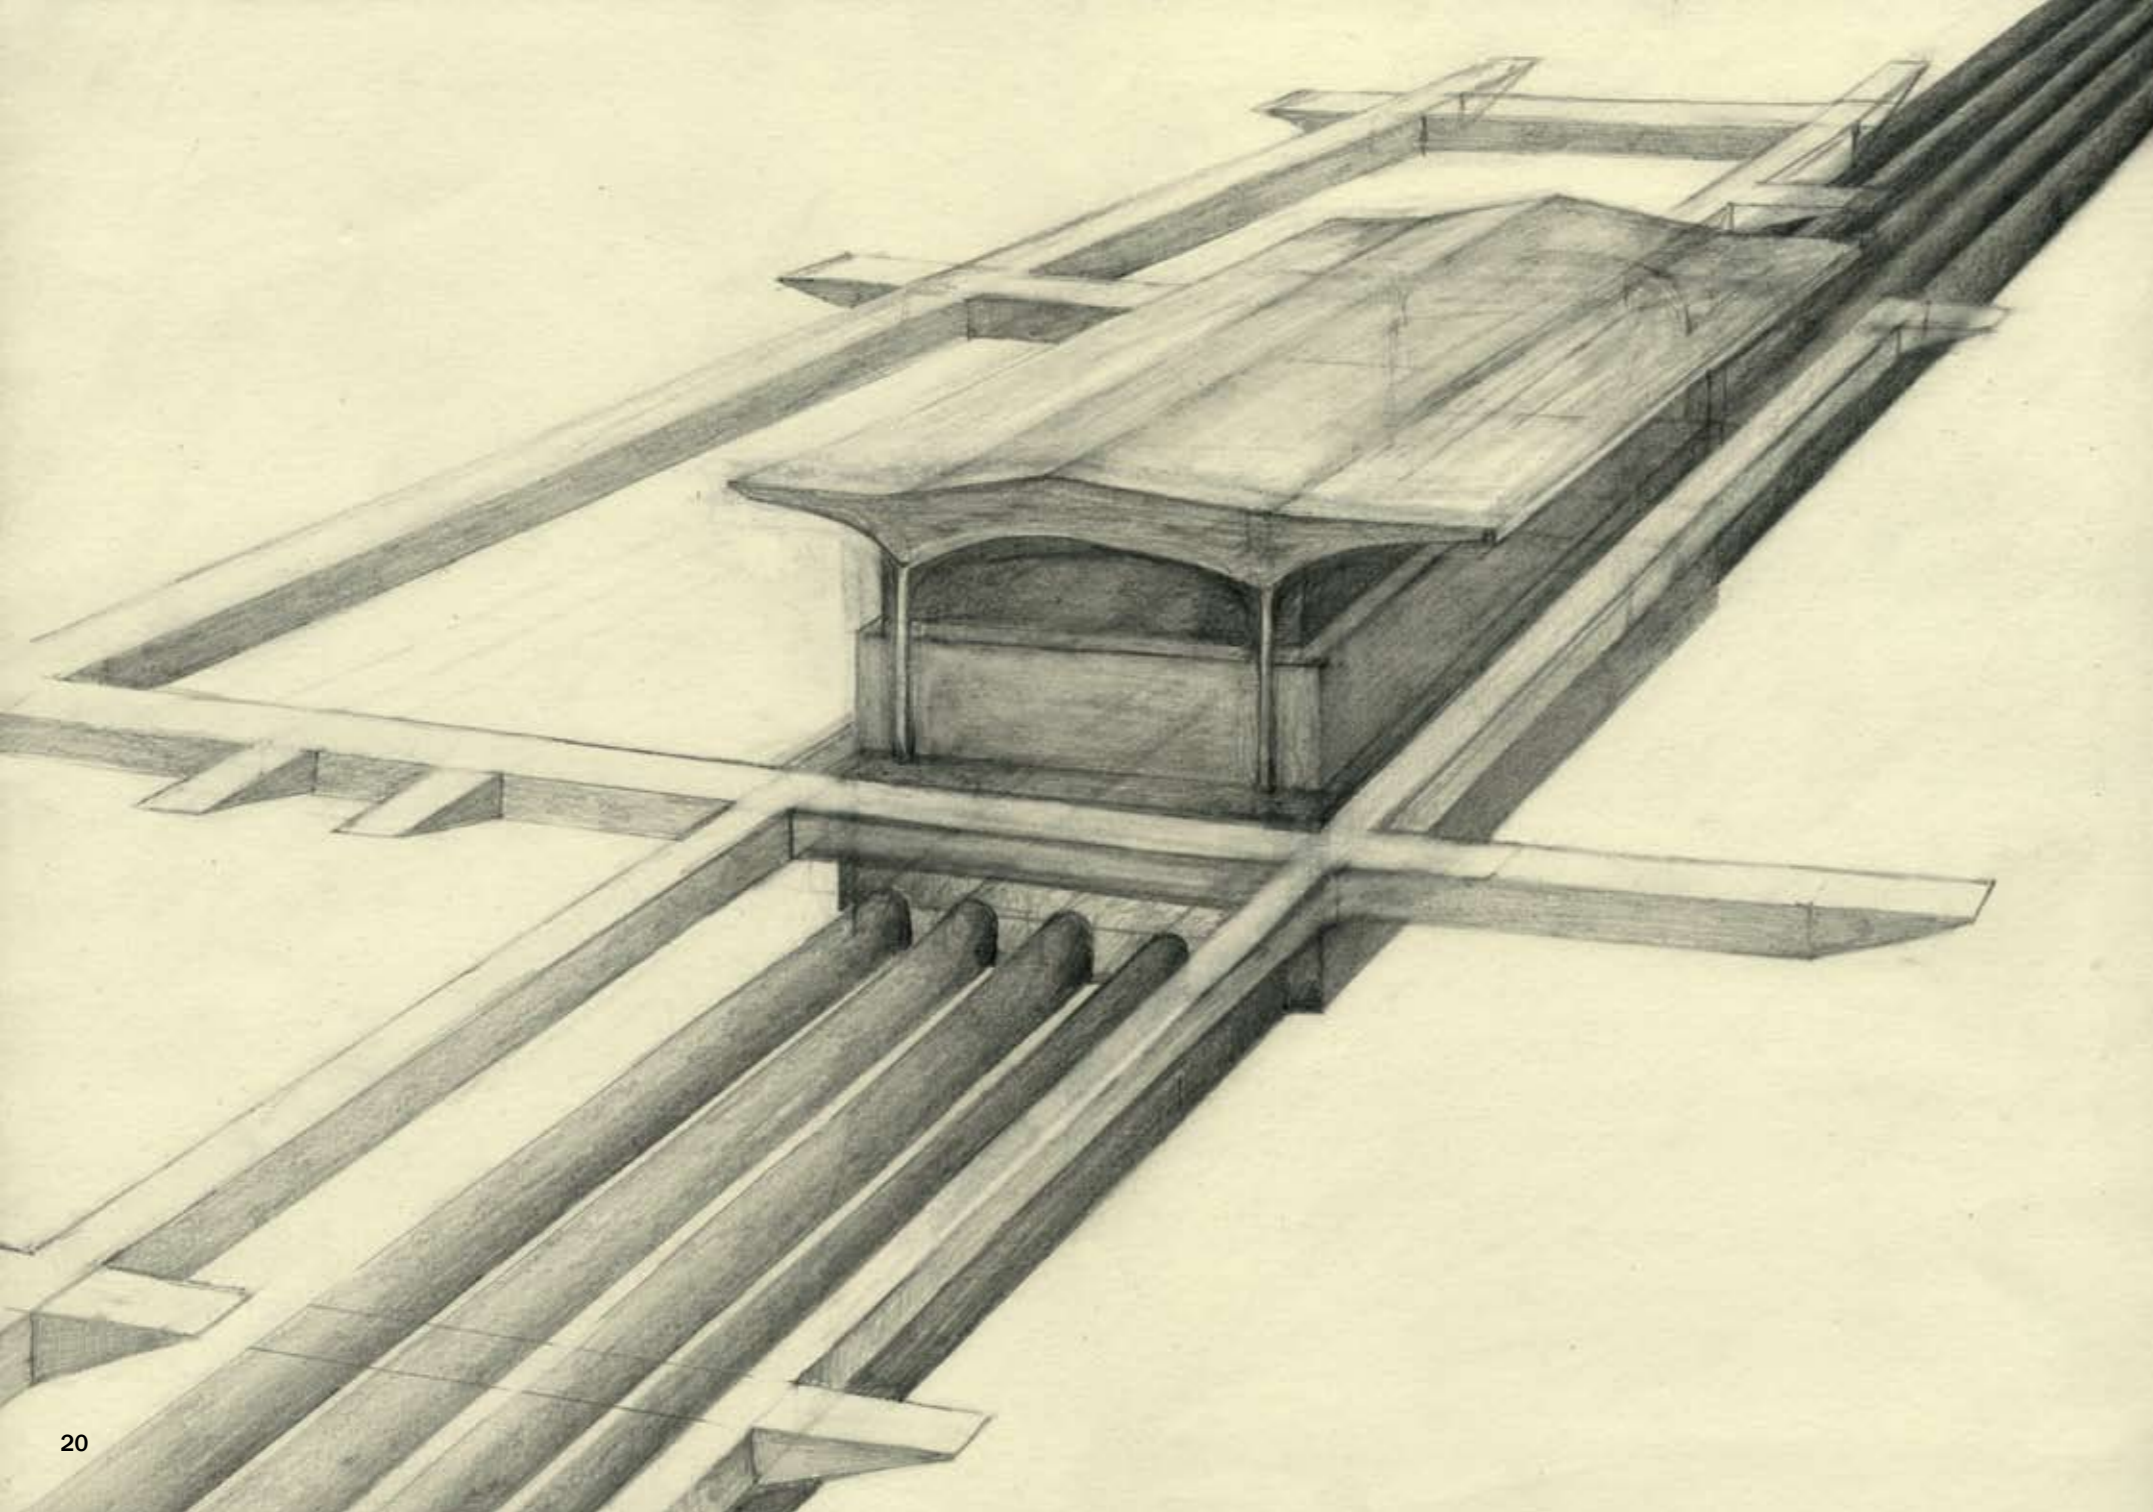

Settlements (Warsaw)

Simone Rueß

pictures:

cover, front: W - Center (Structure, 12.11.2008), 2 x 3 Tpx, photographie, 2008

cover, back: W - Center (Structure, 01.02.2009), 2 x 3 Tpx, photography, 2009

page 3: W - Rondo R. Dmowskiego (Movement Space, Street Level), 3 x 71 x 71 cm, grey board, 2009