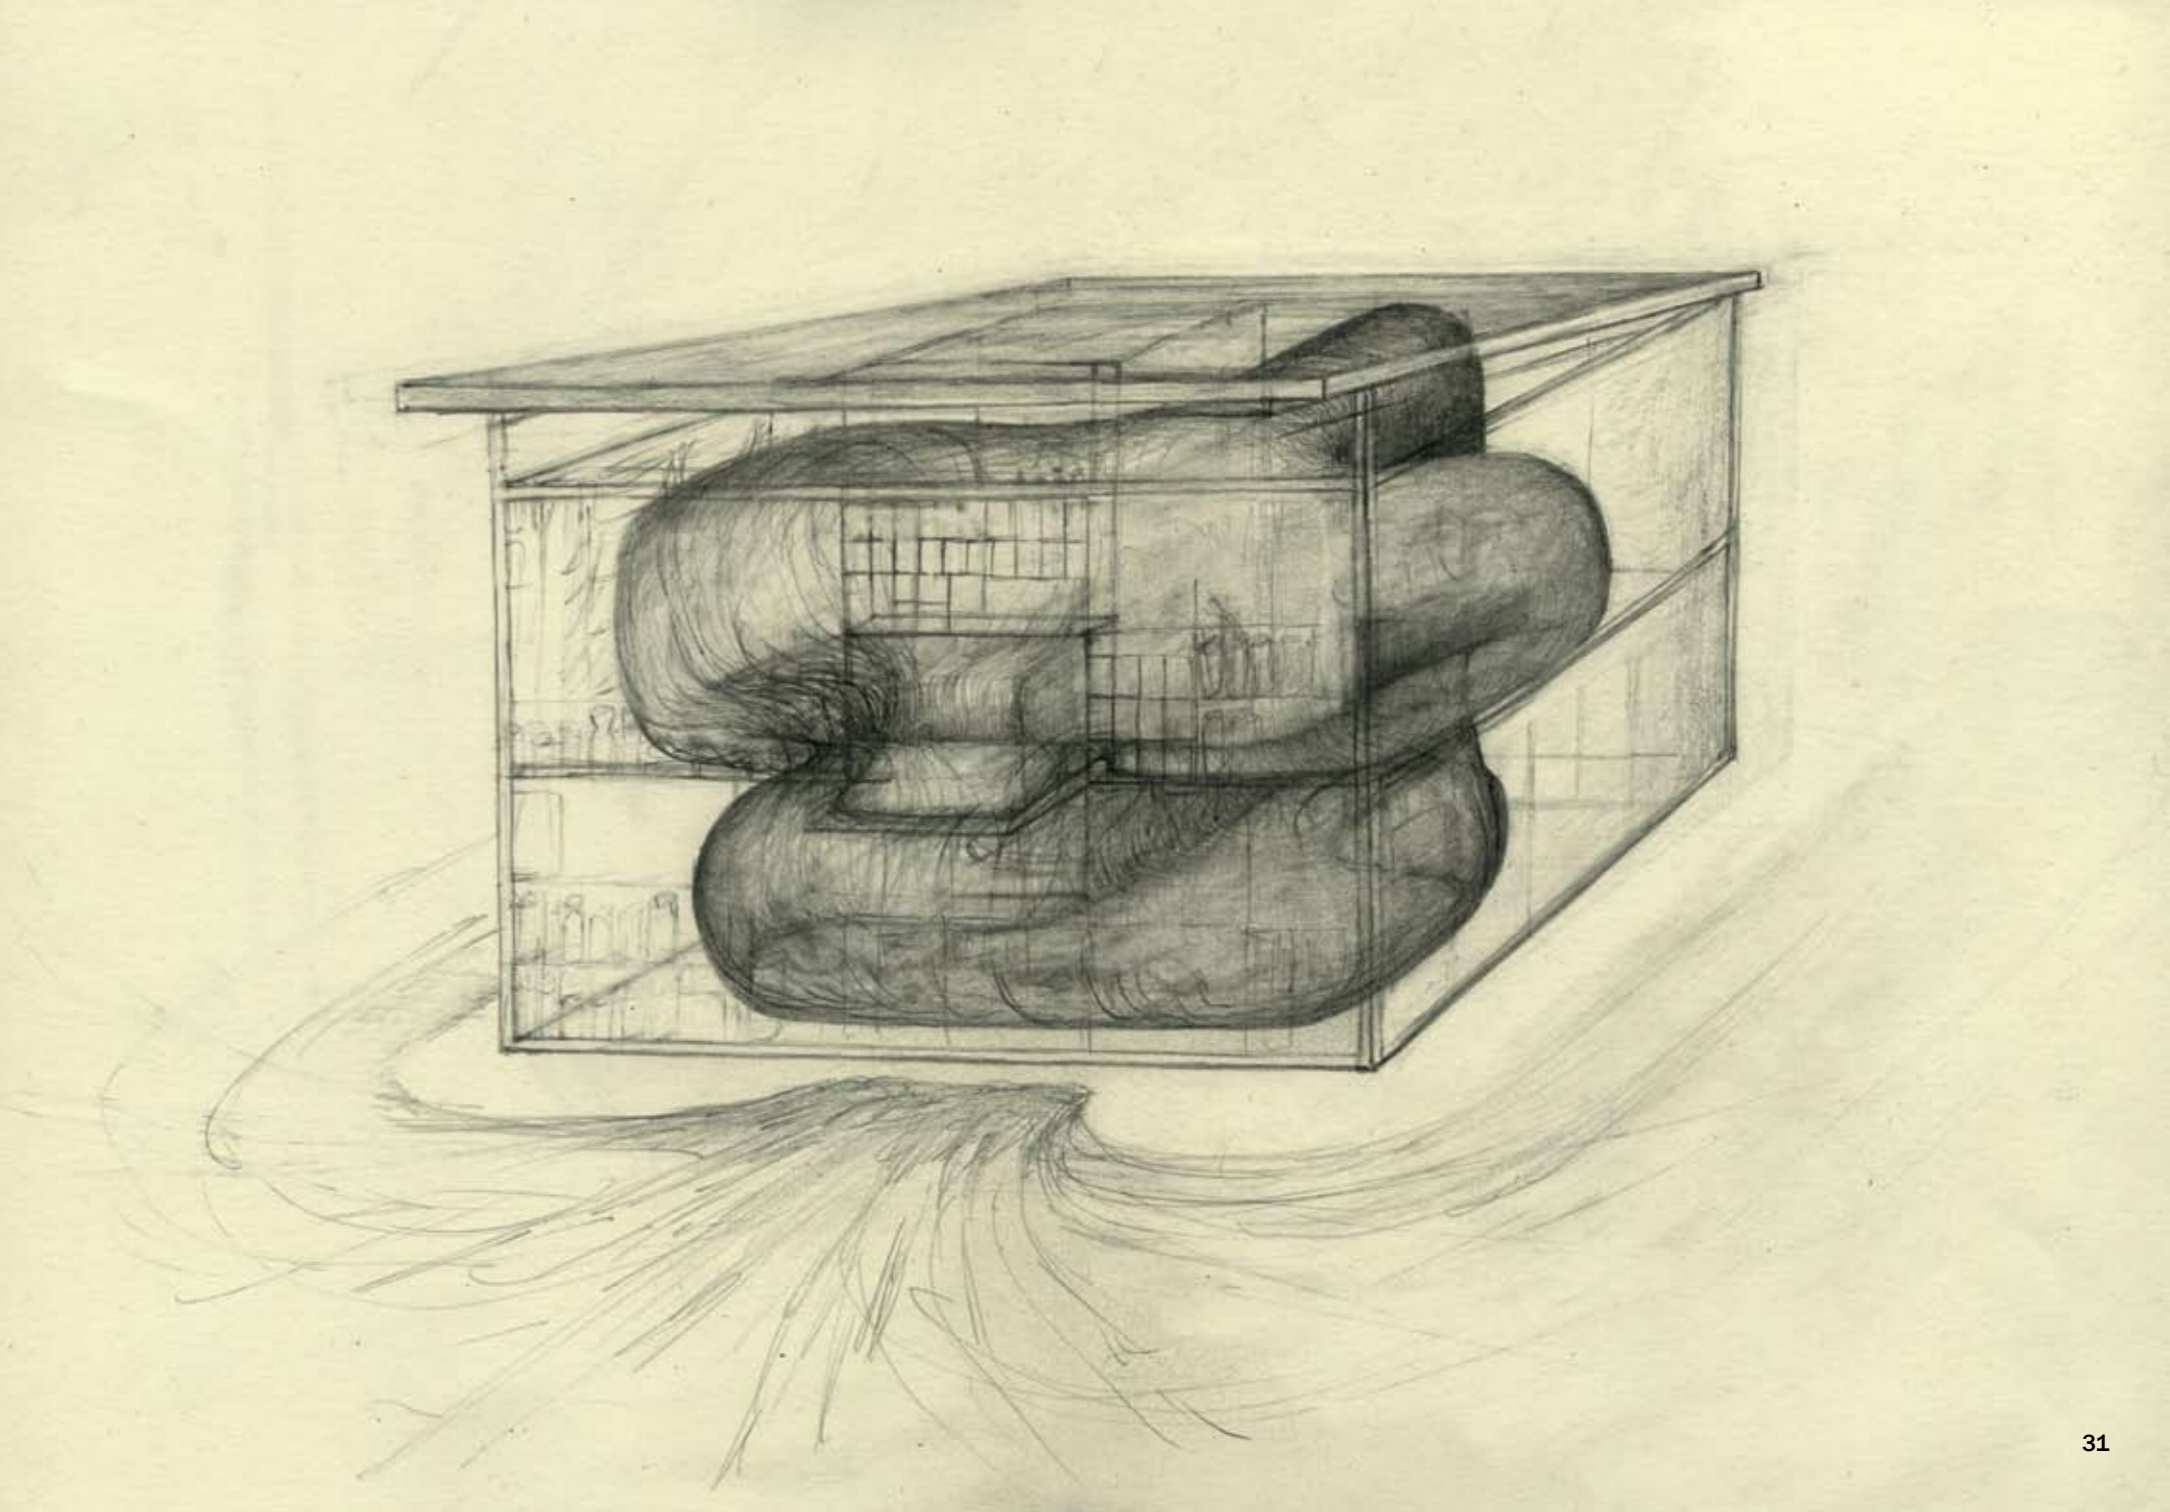

Settlements (Warsaw)

Simone Rueß

pictures:

cover, front: W - Center (Structure, 12.11.2008), 2 x 3 Tpx, photographie, 2008

cover, back: W - Center (Structure, 01.02.2009), 2 x 3 Tpx, photography, 2009

page 3: W - Rondo R. Dmowskiego (Movement Space, Street Level), 3 x 71 x 71 cm, grey board, 2009

page 4: W - Rondo R. Dmowskiego (Oversight, 18.02.2009) 2 x 3 Tpx, photography, 2009

page 5: W - Rondo R. Dmowskiego (Movement Space, Street Level), 3 x 71 x 71 cm, grey board, 2009

page 6: W - Rondo R. Dmowskiego (Subway), 29,7 x 42 cm, pencil on paper, 2009

page 7: picture 1: W - Rondo R. Dmowskiego (Pan - Pedestrians I, 18.02.2009), 2 x 3 Tpx, photography, 2009

picture 2: W - Rondo R. Dmowskiego (Levels), 24 x 32 cm, pencil on paper, 2008

picture 3: W - Rondo R. Dmowskiego (Pan), 24 x 32 cm, pencil on paper, 2008