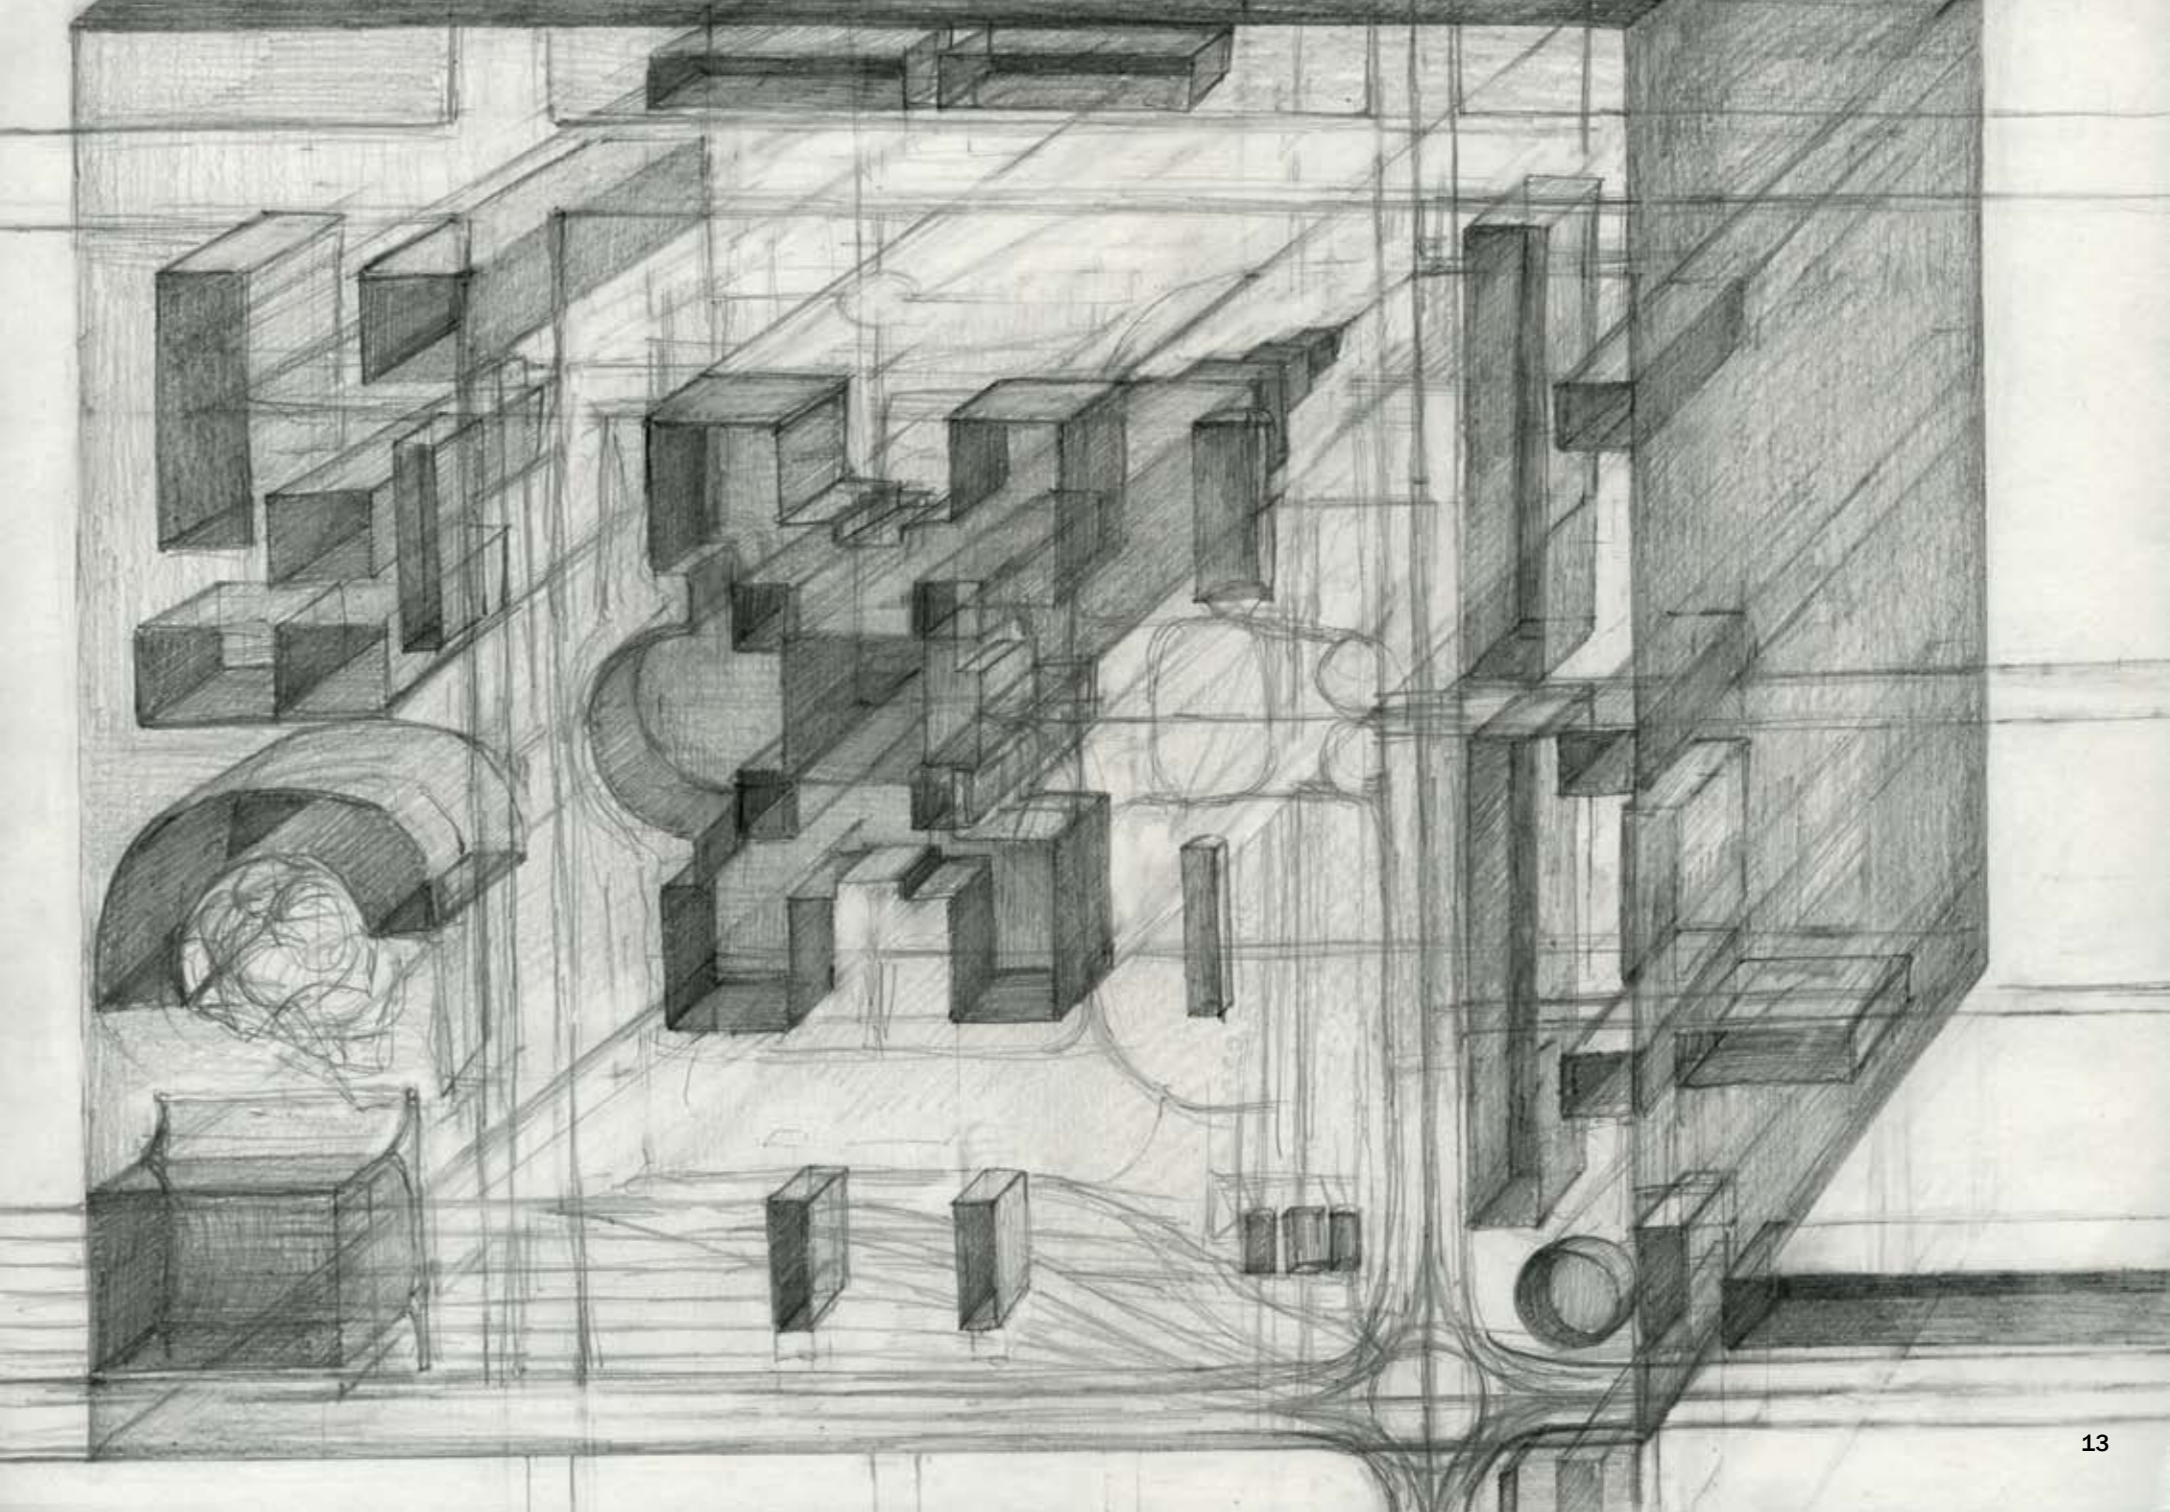

Settlements (Warsaw)

Simone Rueß

pictures:

cover, front: W - Center (Structure, 12.11.2008), 2 x 3 Tpx, photographie, 2008

cover, back: W - Center (Structure, 01.02.2009), 2 x 3 Tpx, photography, 2009

page 3: W - Rondo R. Dmowskiego (Movement Space, Street Level), 3 x 71 x 71 cm, grey board, 2009

page 4: W - Rondo R. Dmowskiego (Oversight, 18.02.2009) 2 x 3 Tpx, photography, 2009

page 5: W - Rondo R. Dmowskiego (Movement Space, Street Level), 3 x 71 x 71 cm, grey board, 2009

page 6: W - Rondo R. Dmowskiego (Subway), 29,7 x 42 cm, pencil on paper, 2009