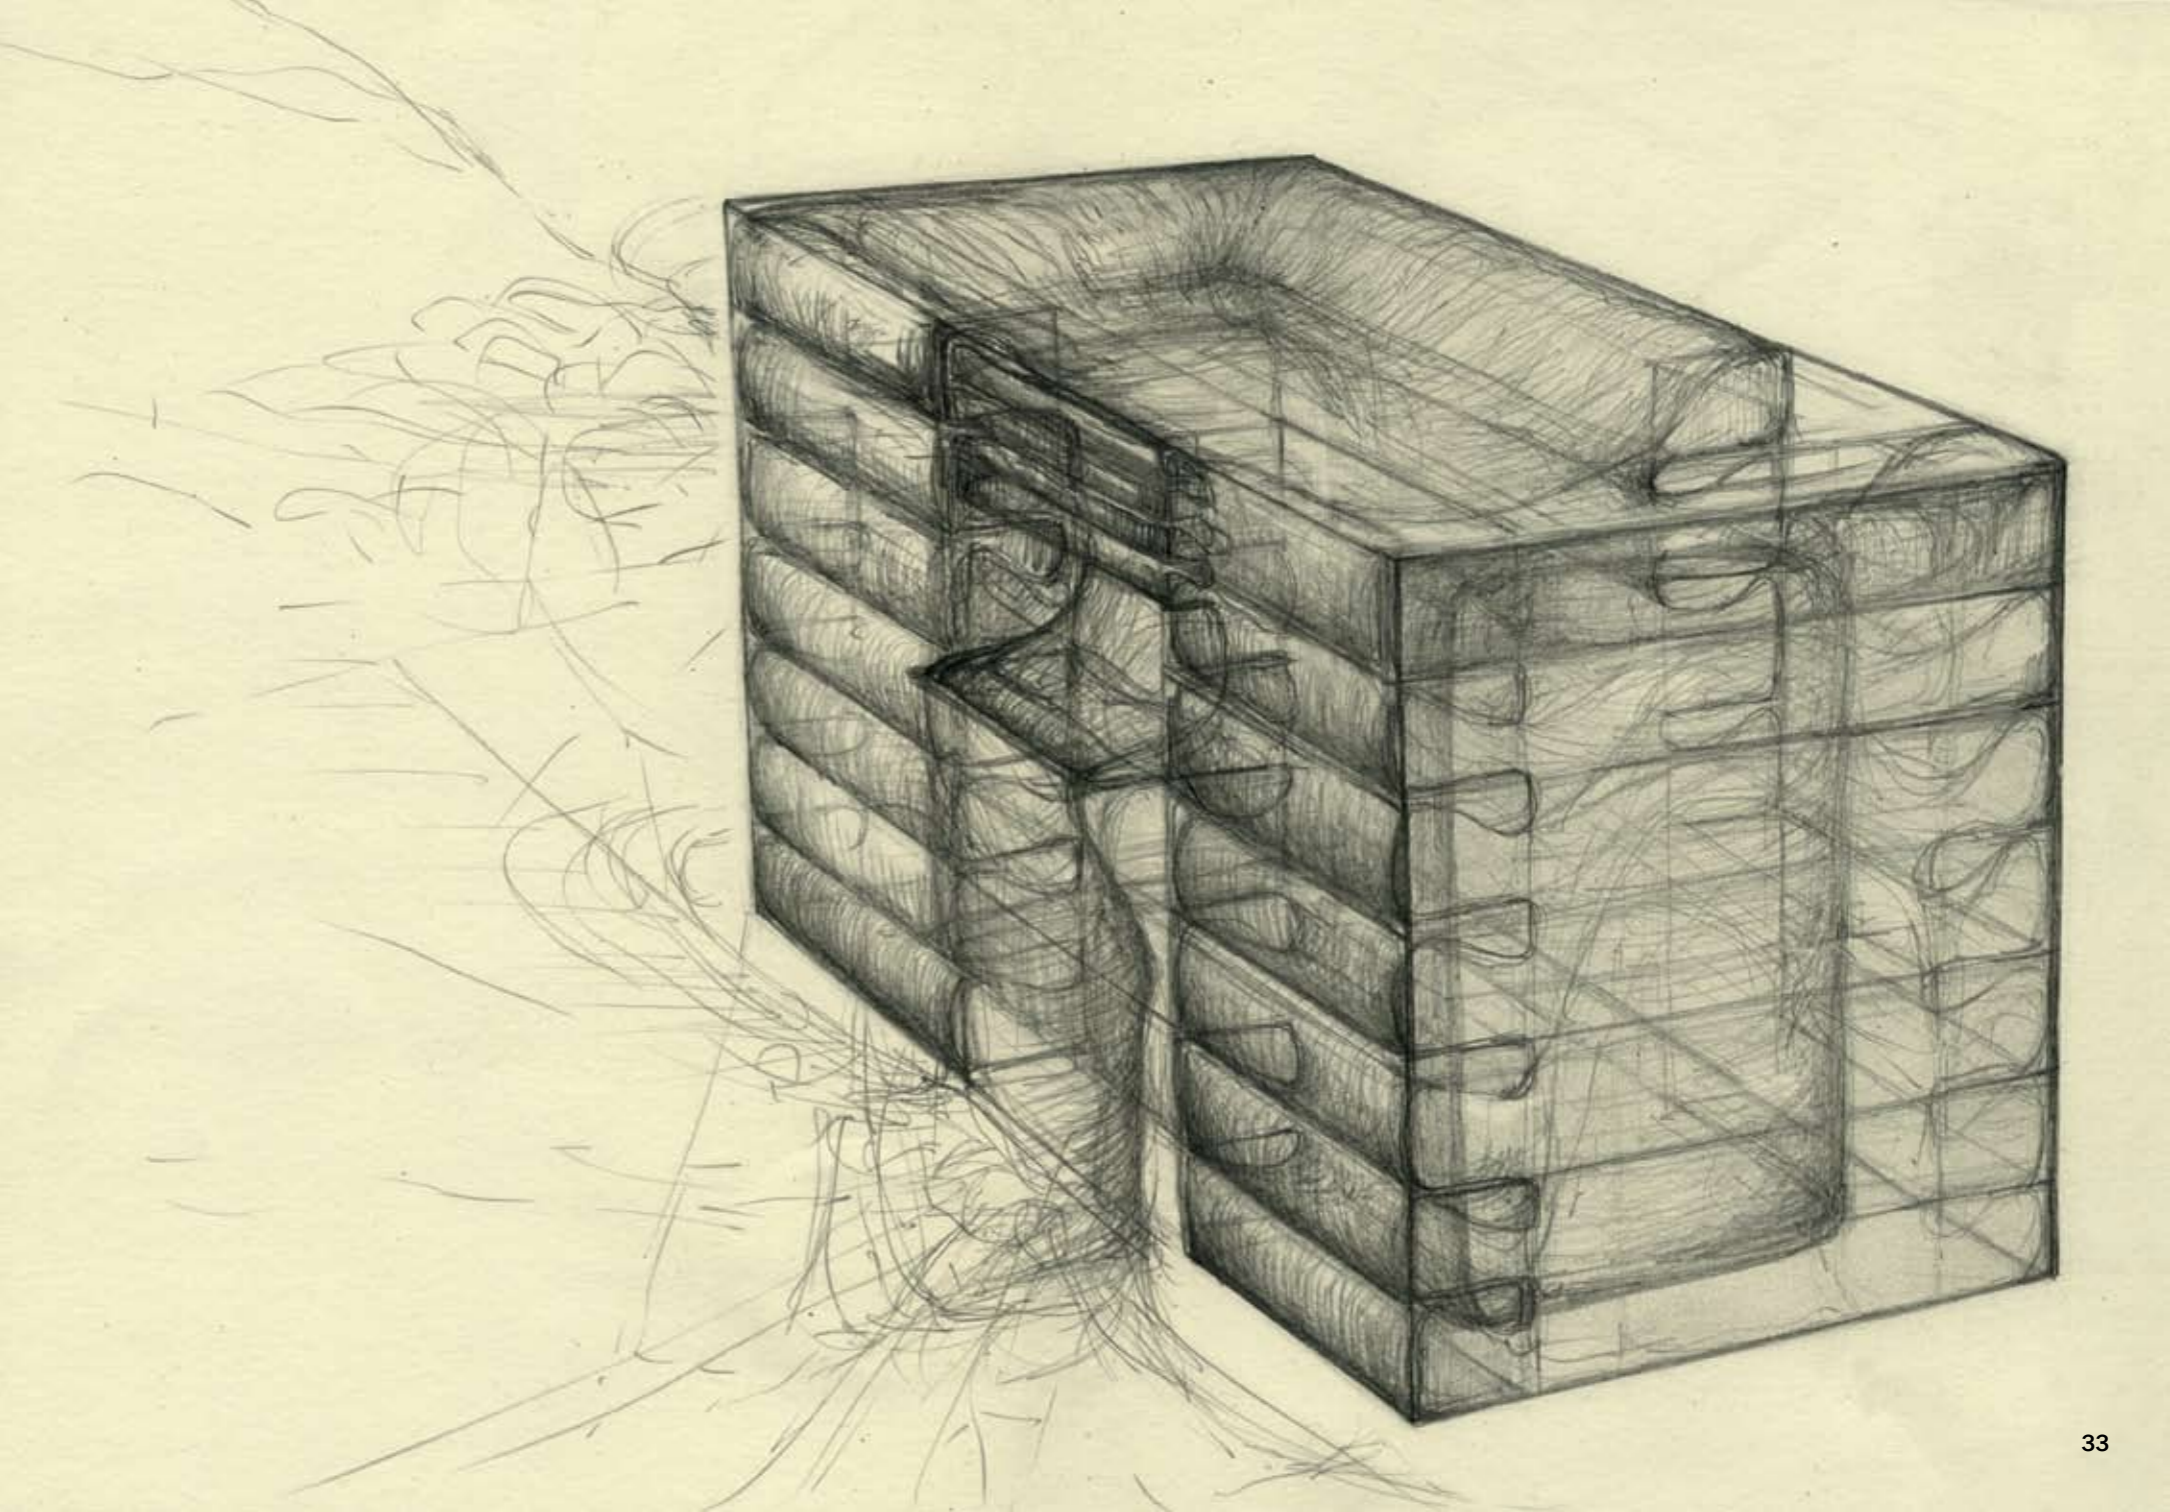

Settlements (Warsaw)

Simone Rueß

pictures:

cover, front: W - Center (Structure, 12.11.2008), 2 x 3 Tpx, photographie, 2008

cover, back: W - Center (Structure, 01.02.2009), 2 x 3 Tpx, photography, 2009

page 3: W - Rondo R. Dmowskiego (Movement Space, Street Level), 3 x 71 x 71 cm, grey board, 2009

page 4: W - Rondo R. Dmowskiego (Oversight, 18.02.2009) 2 x 3 Tpx, photography, 2009

page 5: W - Rondo R. Dmowskiego (Movement Space, Street Level), 3 x 71 x 71 cm, grey board, 2009

page 6: W - Rondo R. Dmowskiego (Subway), 29,7 x 42 cm, pencil on paper, 2009

page 7: picture 1: W - Rondo R. Dmowskiego (Pan - Pedestrians I, 18.02.2009), 2 x 3 Tpx, photography, 2009

picture 2: W - Rondo R. Dmowskiego (Levels), 24 x 32 cm, pencil on paper, 2008

picture 3: W - Rondo R. Dmowskiego (Pan), 24 x 32 cm, pencil on paper, 2008