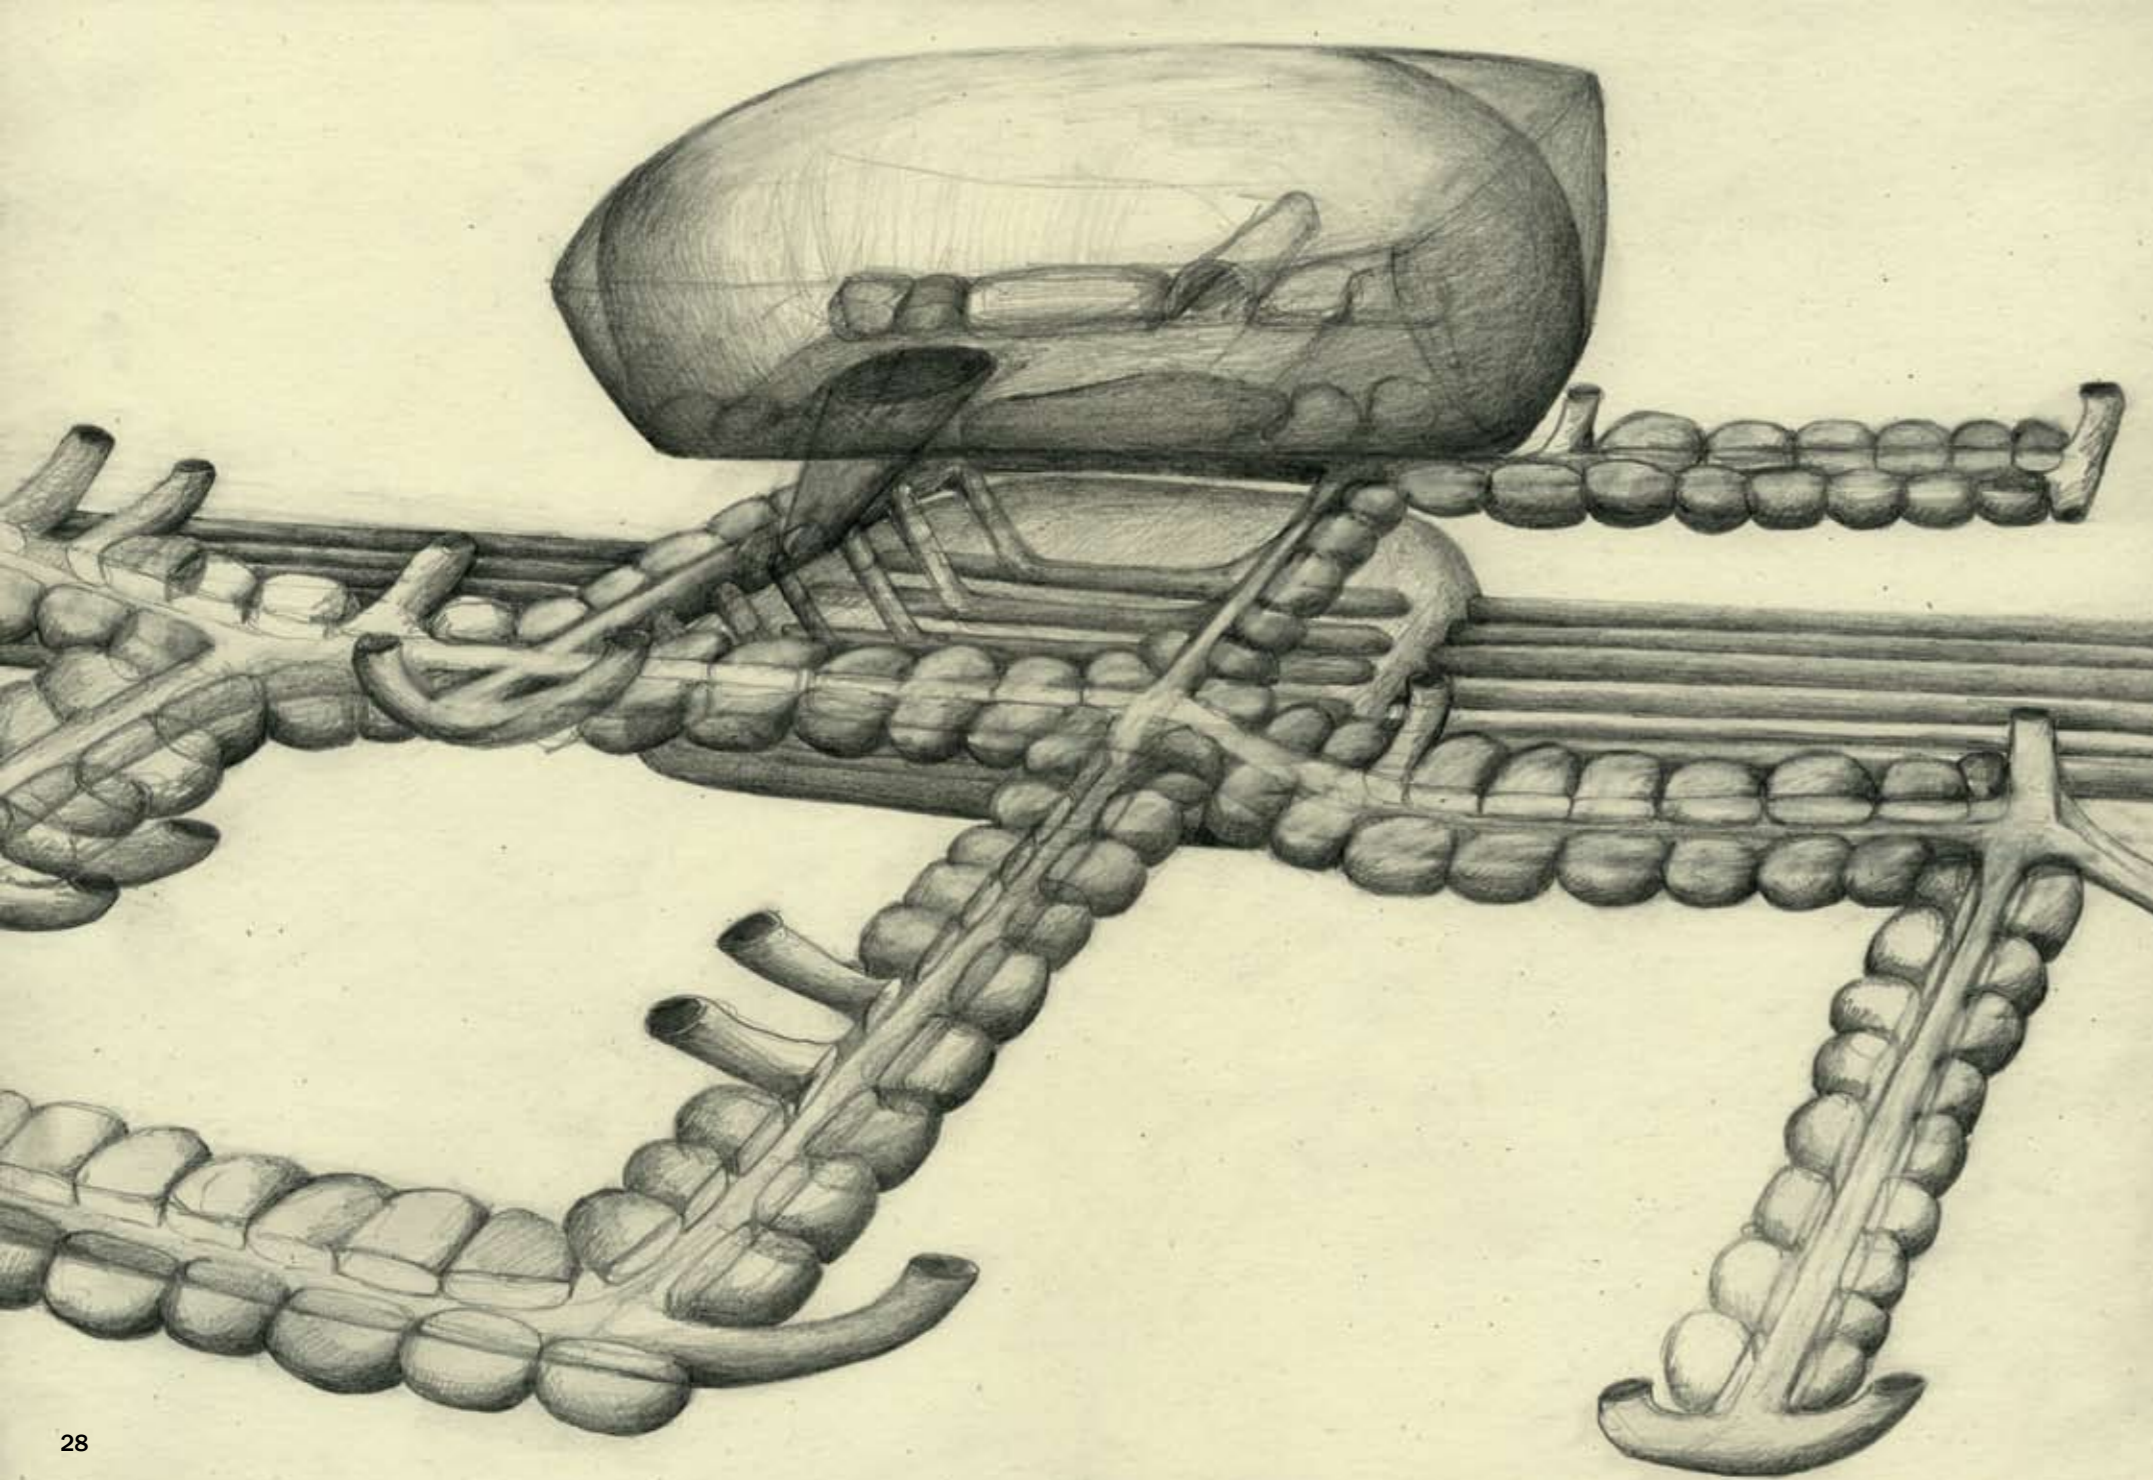

Settlements (Warsaw)

Simone Rueß

pictures:

cover, front: W - Center (Structure, 12.11.2008), 2 x 3 Tpx, photographie, 2008

cover, back: W - Center (Structure, 01.02.2009), 2 x 3 Tpx, photography, 2009

page 3: W - Rondo R. Dmowskiego (Movement Space, Street Level), 3 x 71 x 71 cm, grey board, 2009