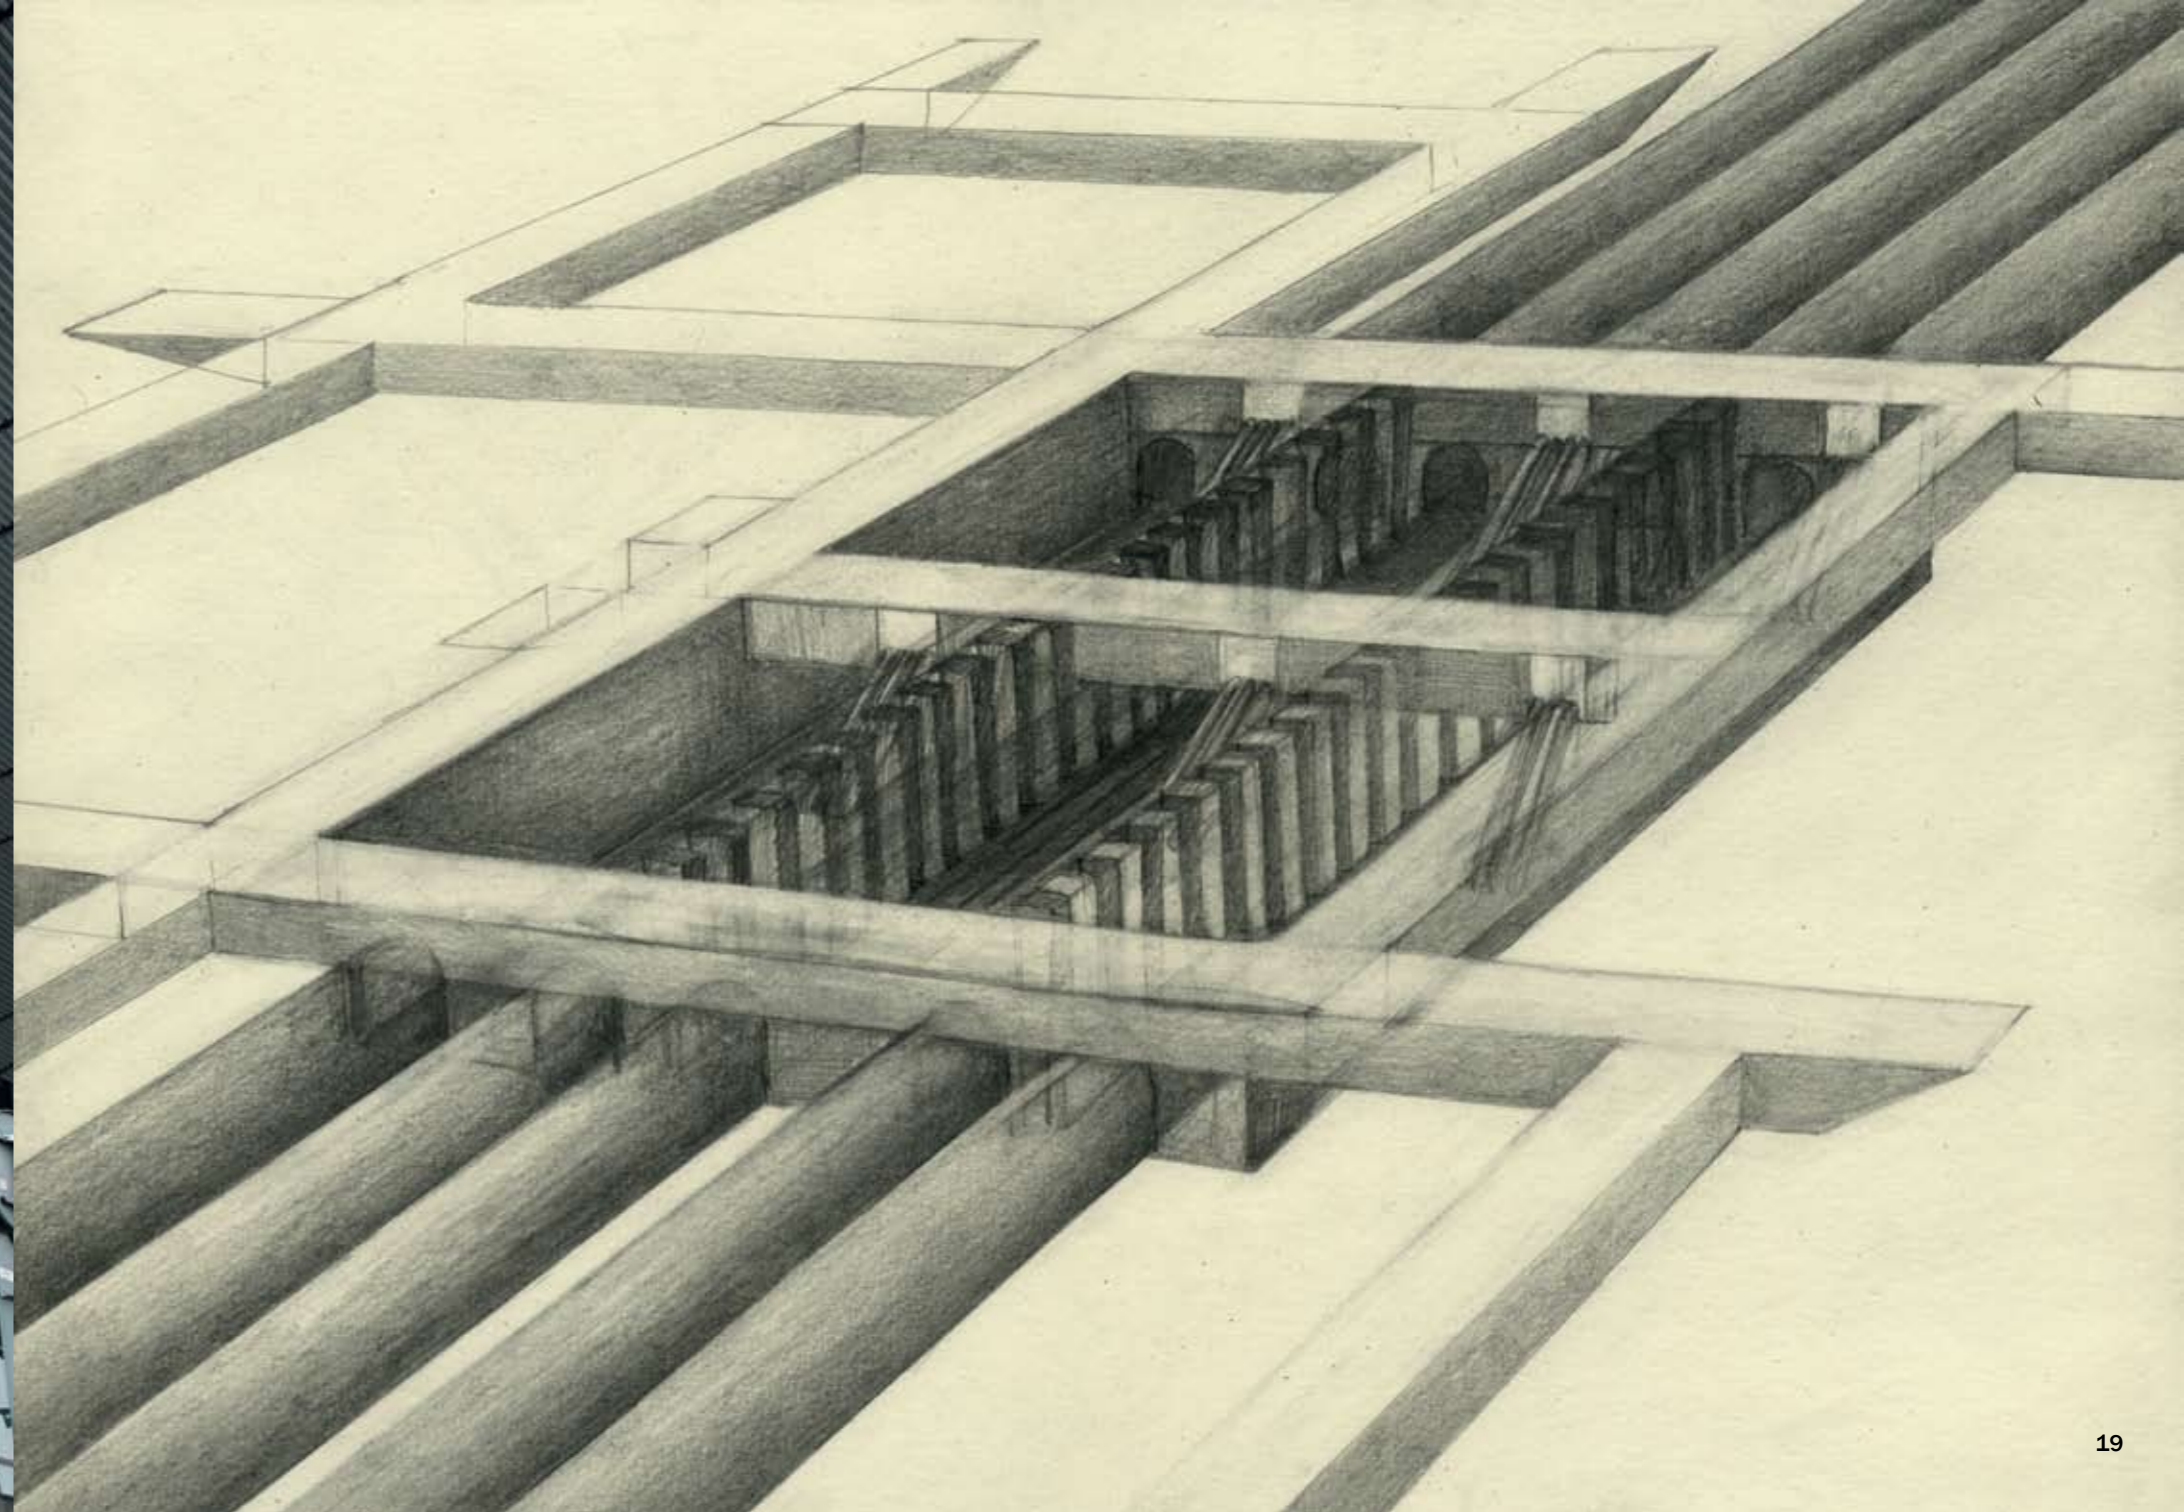

Settlements (Warsaw)

Simone Rueß

pictures:

cover, front: W - Center (Structure, 12.11.2008), 2 x 3 Tpx, photographie, 2008

cover, back: W - Center (Structure, 01.02.2009), 2 x 3 Tpx, photography, 2009

page 3: W - Rondo R. Dmowskiego (Movement Space, Street Level), 3 x 71 x 71 cm, grey board, 2009